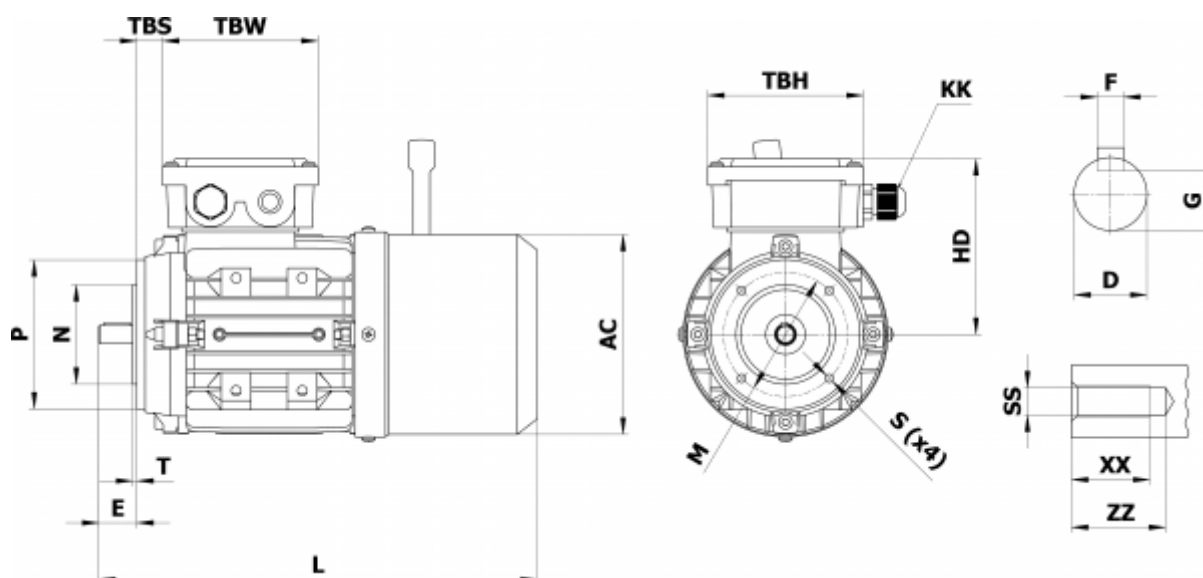

Data Sheet

Article number: 250400220415

Description: Kleedrive brake motor MSB 100L1-4 2.2kw 1400 rpm
3x230/400V 50HZ IP55 B14 DC-brake

Measures

AA = 198	KK = 2-M20x1,5	T = 3.5
AC = Ø205	L = 449.8	TBH = 105
AD = 252	M = Ø130	TBS = 26
D = Ø28	N = Ø110	TBW = 105
E = 60	P = Ø160	XX = 22
F = 8	R = 0	ZZ = 30
G = 24	S = M8	
HD = 152	SS = M10	